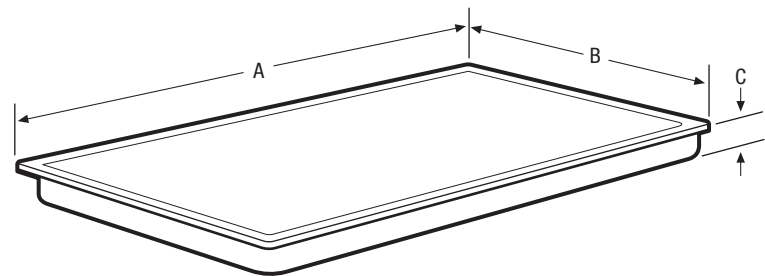

Features	
Controls	Ready-Select™
Surface Type	Stainless (S), Color-Coordinated Porcelain (W)
Right Front Coil Element (Watts)	6" - 1,250
Right Rear Coil Element (Watts)	6" - 1,250
Left Front Coil Element (Watts)	8" - 2,100
Left Rear Coil Element (Watts)	6" - 1,250
"On" Indicator	Yes
Control Location	Right Side
Knob Color	Black (S), Color-Coordinated (W)
Knob Type	Plastic
Bowl Type	Chrome
Specifications	
Power Supply Connection Location	Right Rear
Voltage Rating	240V/208V/60Hz
Connected Load (kW Rating) @ 240/208 Volts¹	5.9/4.4
Amps @ 240/208 Volts	19.7/16.6
Minimum Circuit Required (Amps)	30
Approved for Electric Single Wall Oven Combination Installation	
Shipping Weight (Approx.)	30 Lbs.

¹Single phase 3- or 4-wire cable, 120/240 or 120/208 Volt, 60 Hertz AC only electrical supply with ground required on separate circuit fused on both sides of line.

NOTE: Always consult local and national electric codes. Refer to Product Installation Guide for detailed installation instructions on the web at frigidaire.com.

Product Dimensions	
A - Width	25-3/4"
B - Depth	21-9/16"
C - Height	3-1/2"

Cutout Dimensions	
Width	25"
Depth	20-1/2"
Height	5-1/2"

Accessories information available on the web at frigidaire.com